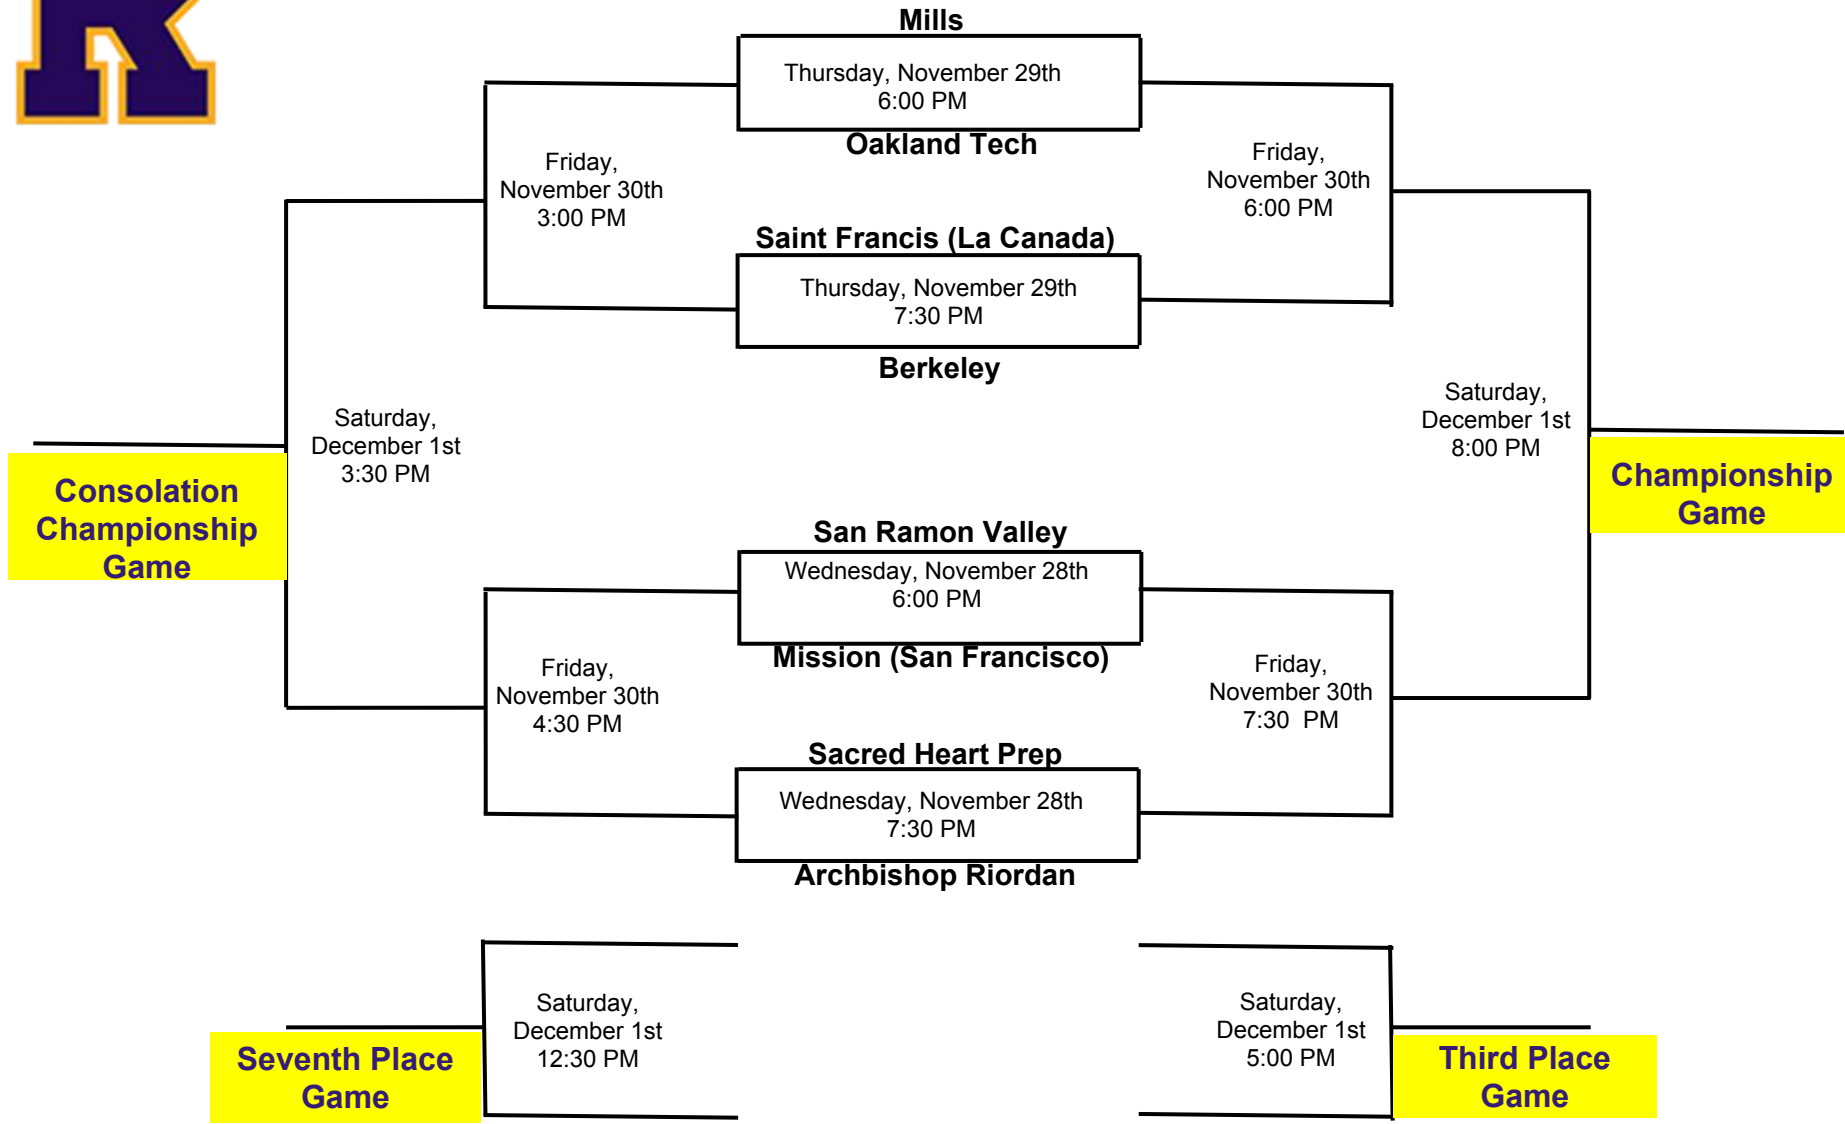

# 60th Crusader Classic 2018 Varsity Bracket

Team on bottom of the bracket is the HOME team

Archbishop Riordan High School - 175 Phelan Avenue - San Francisco, CA 941112 - [www.riordanhs.org](http://www.riordanhs.org)